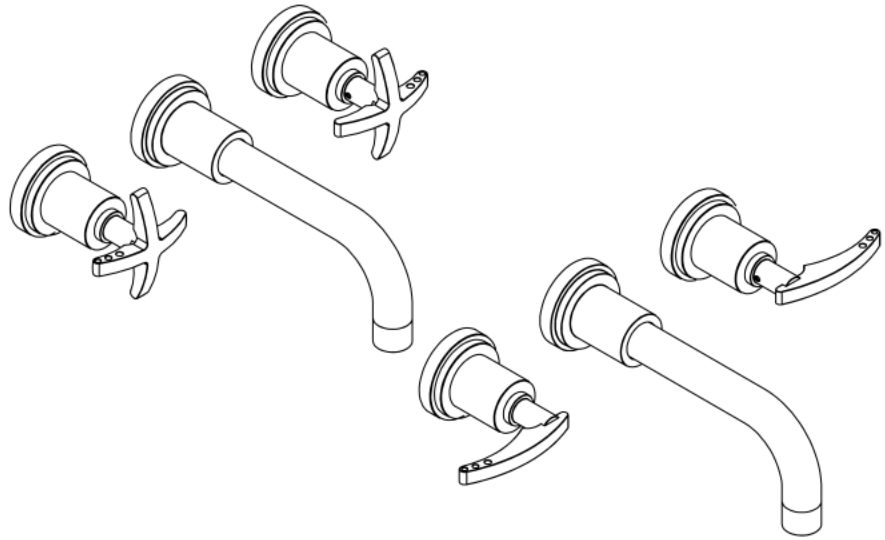

Features

- Brass construction with choice of 21 finishes
- Two Cross or Lever handles
- Quarter-turn ceramic disk cartridges
- 2.2 gpm @ 60 psi

Order Matrix

Model	Main/Accent Finish
1GRBLAC or L	AB - Antique Brass
	ABM - Antique Brass Matt
	AC - Antique Copper
	ACM - Antique Copper Matt
	BB - Bright Brass
	CH - Chrome
	GD - Gold
	OB - Oil Rubbed Bronze
	PN - Polished Nickel
	SB - Satin Brass
	SC - Satin Chrome
	SN - Satin Nickel
	TB - Tuscan Brass
	AQ - Aqua
	BD - Bordeaux
	BK - Black
	MB - Matte Black
	MW - Matte White
	NC - Natural Cream
	RD - Red
	WH - White

LASALLE

Wall Mount Lavatory Set with Push-Up Drain Assembly
Model: 1GRBLAC or L XX-XX

Critical Dimensions

TEL: 905-851-6781
FAX: 905-851-8031
TOLL FREE: 800-461-5901

THE **Rubinet** FAUCET COMPANY

www.rubinet.com