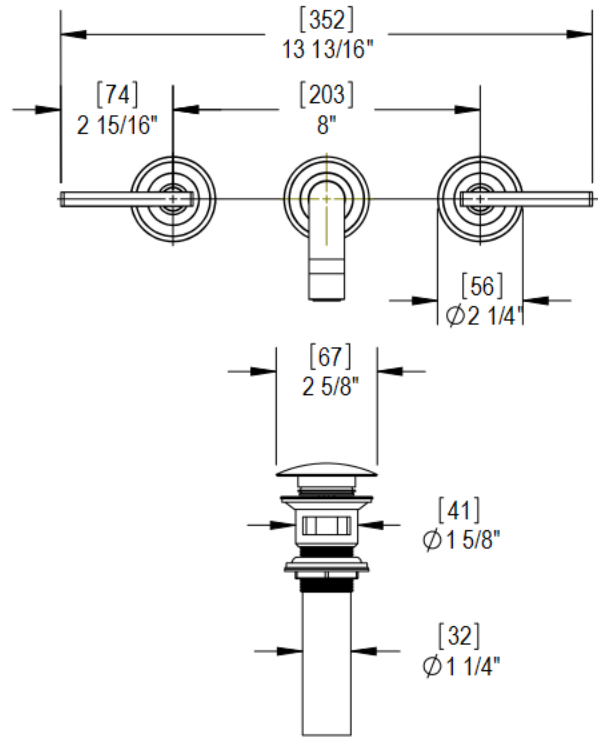

Features

- Brass construction with choice of 21 finishes
- Two Cross or Lever handles
- Quarter-turn ceramic disk cartridges
- 2.2 gpm @ 60 psi

Order Matrix

Model	Main/Accent Finish
1GRBLAC or L	AB - Antique Brass
	ABM - Antique Brass Matt
	AC - Antique Copper
	ACM - Antique Copper Matt
	BB - Bright Brass
	CH - Chrome
	GD - Gold
	OB - Oil Rubbed Bronze
	PN - Polished Nickel
	SB - Satin Brass
	SC - Satin Chrome
	SN - Satin Nickel
	TB - Tuscan Brass
	AQ - Aqua
	BD - Bordeaux
	BK - Black
	MB - Matte Black
	MW - Matte White
	NC - Natural Cream
	RD - Red
	WH - White

LASALLE

Wall Mount Lavatory Set with Push-Up Drain Assembly
Model: 1GRBLAC or L XX-XX

Critical Dimensions

TEL: 905-851-6781
FAX: 905-851-8031
TOLL FREE: 800-461-5901

THE **Rubinet** FAUCET COMPANY

www.rubinet.com