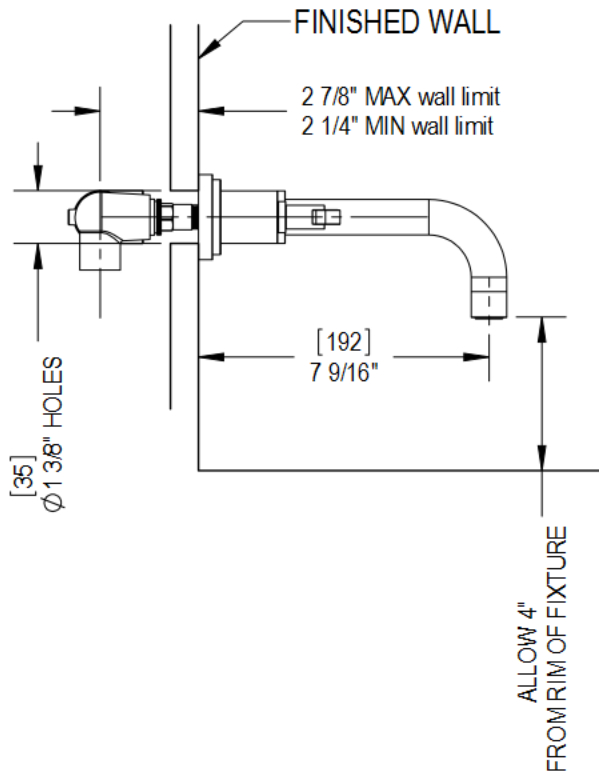

Features

- Brass construction with choice of 21 finishes
- Two Cross or Lever handles
- Quarter-turn ceramic disk cartridges
- 2.2 gpm @ 60 psi

Order Matrix

Model	Main/Accent Finish
1GRBLAC or L	AB - Antique Brass
	ABM - Antique Brass Matt
	AC - Antique Copper
	ACM - Antique Copper Matt
	BB - Bright Brass
	CH - Chrome
	GD - Gold
	OB - Oil Rubbed Bronze
	PN - Polished Nickel
	SB - Satin Brass
	SC - Satin Chrome
	SN - Satin Nickel
	TB - Tuscan Brass
	AQ - Aqua
	BD - Bordeaux
	BK - Black
	MB - Matte Black
	MW - Matte White
	NC - Natural Cream
	RD - Red
	WH - White

LASALLE

Wall Mount Lavatory Set with Push-Up Drain Assembly
Model: 1GRBLAC or L XX-XX

Critical Dimensions

TEL: 905-851-6781
FAX: 905-851-8031
TOLL FREE: 800-461-5901

THE **Rubinet** FAUCET COMPANY

www.rubinet.com